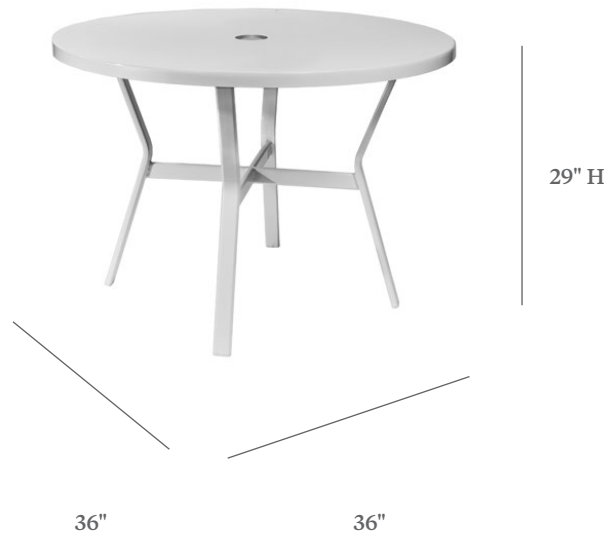

PINECREST

UMBRELLA TABLE

ITEM CODE	NV 2000-36
DIAMETER	36"
HEIGHT	29"

MATERIALS

Powder coated aluminum frame.
Table top.

FINISHES

Please visit our website www.pavilionfurniture.com

TABLE TOP OPTIONS