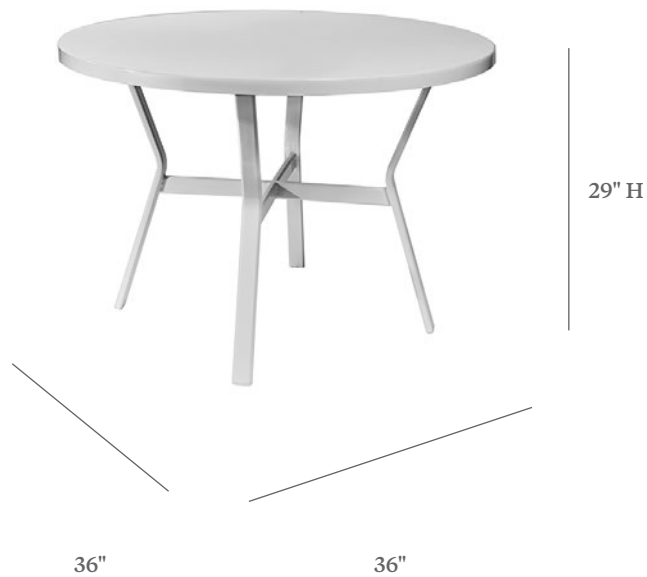

PINECREST

DINING TABLE

ITEM CODE	NV 1000-36
DIAMETER	36"
HEIGHT	29"

MATERIALS

Powder coated aluminum frame.
Table top.

FINISHES

Please visit our website www.pavilionfurniture.com

TABLE TOP OPTIONS