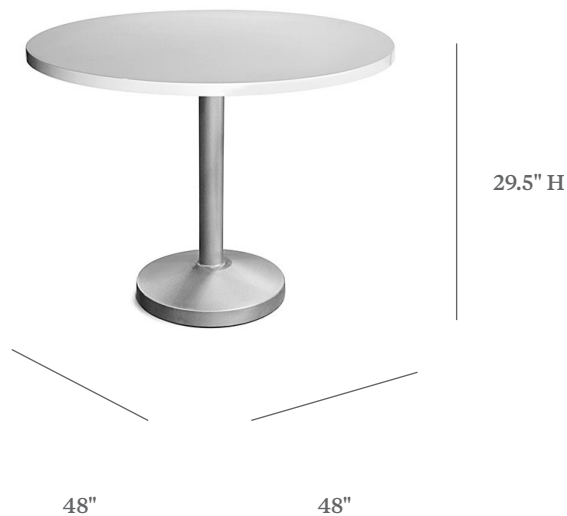

## PEDESTAL DINING TABLE

ITEM CODE	PTB 6180-48 PTB 6180-24SB Base Only
DIAMETER TOP	48"
DIAMETER BASE	24"
HEIGHT	29.5"

**MATERIALS**  
Powder coated aluminum frame.  
Table top.

**FINISHES**  
Please visit our website [www.pavilionfurniture.com](http://www.pavilionfurniture.com)

**TABLE TOP OPTIONS**  
Genuine Granite / Sunstone / Aluminum / Ecowood / Corian

**WARRANTY | MAINTENANCE**  
See our website [www.pavilionfurniture.com](http://www.pavilionfurniture.com)

**AVAILABLE TOP SIZES**  
Round: 48", 54"  
Square: 42" x 42"