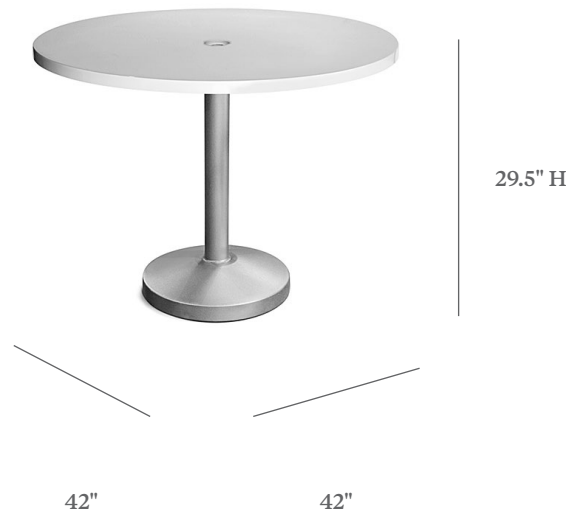

PEDESTAL TABLES

PEDESTAL UMBRELLA TABLE

ITEM CODE	PTB 5180-42FU PTB 5180-18SBU Base Only
DIAMETER TOP	42"
DIAMETER BASE	18"
HEIGHT	29.5"

MATERIALS
Powder coated aluminum frame.
Table top.

FINISHES
Please visit our website www.pavilionfurniture.com