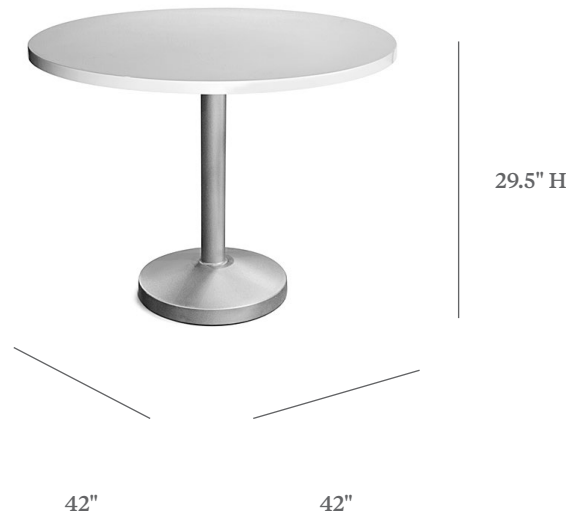

## PEDESTAL DINING TABLE

ITEM CODE	PTB 5180-42 PTB 5180-18SB Base Only
DIAMETER TOP	42"
DIAMETER BASE	18"
HEIGHT	29.5"

**MATERIALS**  
Powder coated aluminum frame.  
Table top.

**FINISHES**  
Please visit our website [www.pavilionfurniture.com](http://www.pavilionfurniture.com)

**TABLE TOP OPTIONS**  
Genuine Granite / Aluminum / Ecowood / Corian

**WARRANTY | MAINTENANCE**  
See our website [www.pavilionfurniture.com](http://www.pavilionfurniture.com)

**AVAILABLE TOP SIZES**  
Round: 30", 36", 42"  
Square: 36" x 36", 42" x 42"