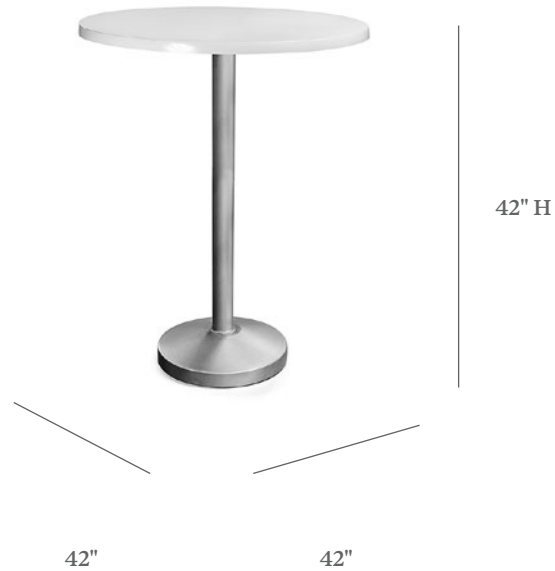

PEDESTAL TABLES

PEDESTAL BAR TABLE

ITEM CODE	PTB 5280-42 PTB 5280-18SB Base Only
DIAMETER TOP	42"
DIAMETER BASE	18"
HEIGHT	42"

MATERIALS
Powder coated aluminum frame.
Table top.

FINISHES
Please visit our website www.pavilionfurniture.com