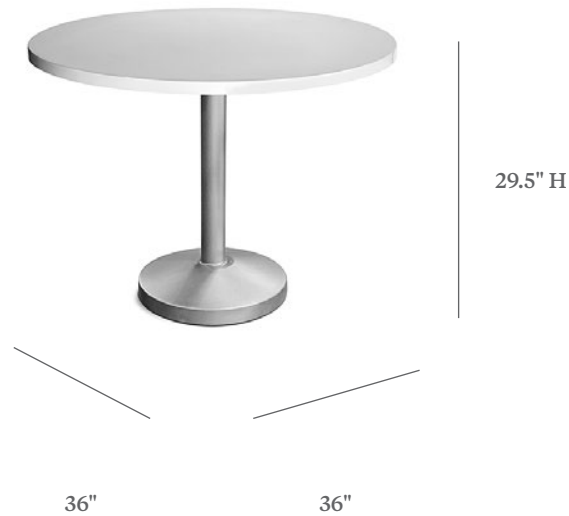

PEDESTAL TABLES

PEDESTAL DINING TABLE

ITEM CODE	PTB 5180-36 PTB 5180-18SB Base Only
DIAMETER TOP	36"
DIAMETER BASE	18"
HEIGHT	29.5"

MATERIALS
Powder coated aluminum frame.
Table top.

FINISHES
Please visit our website www.pavilionfurniture.com