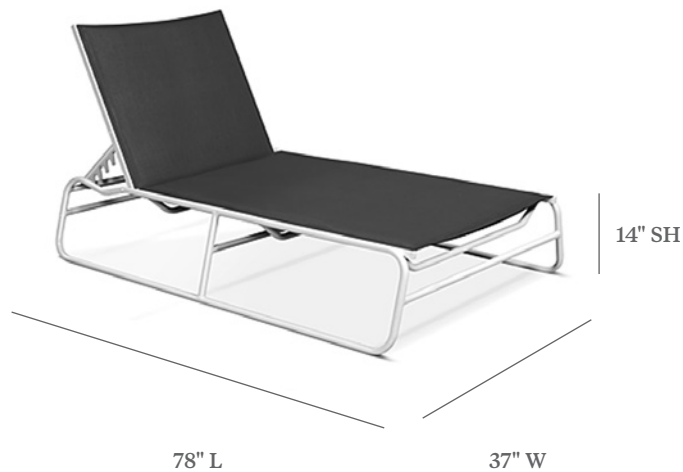

## VIP EXTRA WIDE STACKING CHAISE LOUNGE

ITEM CODE	RE 7092 Hammock Sling RE 8092 Comfort Cushions Sling
WIDE	37"
LONG	78"
SEAT HEIGHT	14"

**MATERIALS**  
Powder coated aluminum frame.  
Sling fabric seat & back.