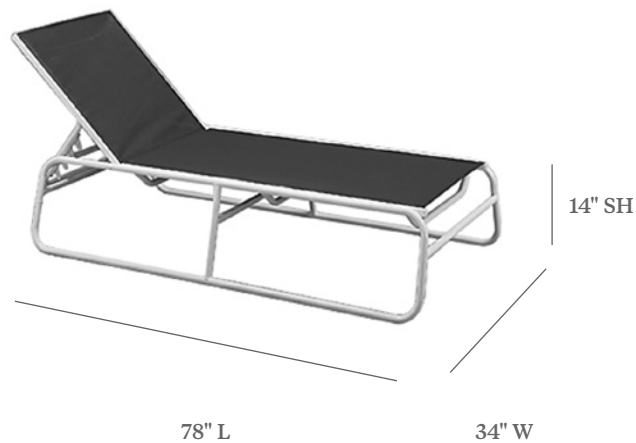

OLYMPIA

STACKING CHAISE LOUNGE

| | |
|-------------|---|
| ITEM CODE | RE 2070 Hammock Sling RE 8070 Comfort Cushions Sling |
| WIDE | 34" |
| LONG | 78" |
| SEAT HEIGHT | 14" |

MATERIALS
Powder coated aluminum frame.
Sling fabric seat & back.