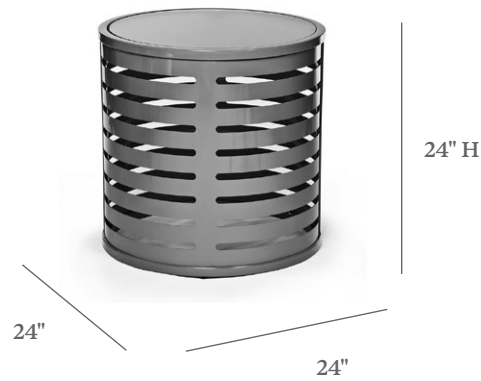

MORNINGSIDE

SIDE TABLE

ITEM CODE	EVM 2424
DIAMETER	24"
HEIGHT	24"

MATERIALS

Powder coated aluminum frame.
Table top.

FINISHES

Please visit our website www.pavilionfurniture.com

TABLE TOP OPTIONS