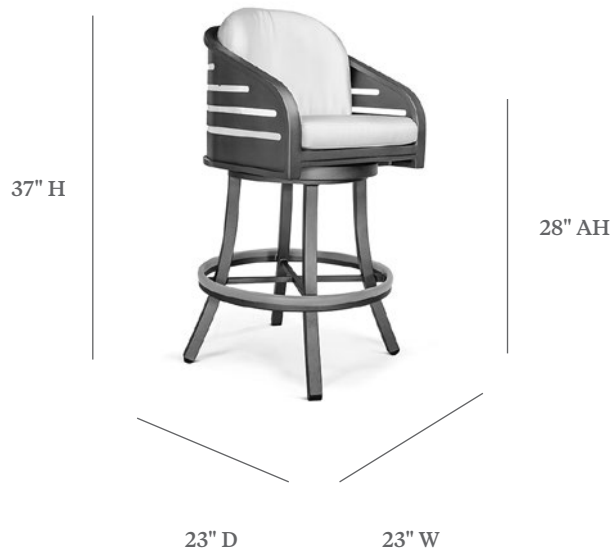

MORNINGSIDE

SWIVEL COUNTER STOOL

ITEM CODE	EVM 2039-24
WIDE	23"
DEEP	23"
HEIGHT	37"
SEAT HEIGHT	24"
ARM HEIGHT	28"

MATERIALS

Powder coated aluminum frame.
Cushions seat & back.

FINISHES

Please visit our website www.pavilionfurniture.com