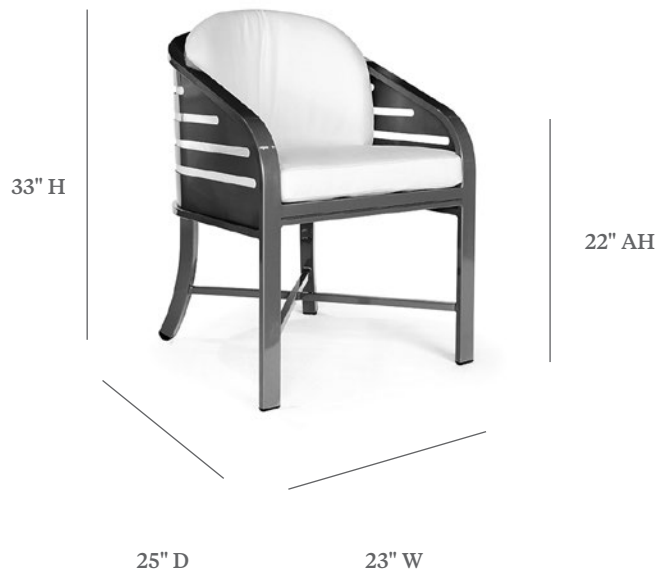

## DINING CHAIR

ITEM CODE	EVM 2030
WIDE	23"
DEEP	25"
HEIGHT	33"
SEAT HEIGHT	18"
ARM HEIGHT	22"