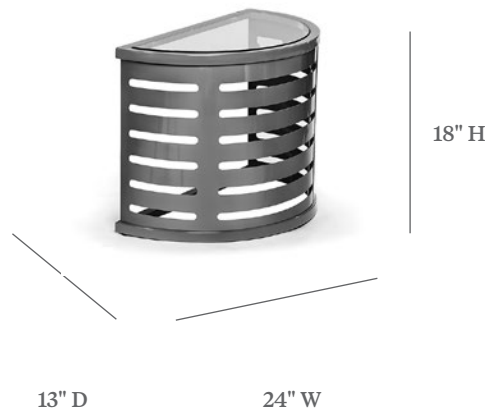

MORNINGSIDE

HALF ROUND SIDE TABLE

ITEM CODE	EVM 1118
WIDE	24"
DEEP	13"
HEIGHT	18"

MATERIALS

Powder coated aluminum frame.
Table top.

FINISHES

Please visit our website www.pavilionfurniture.com

TABLE TOP OPTIONS