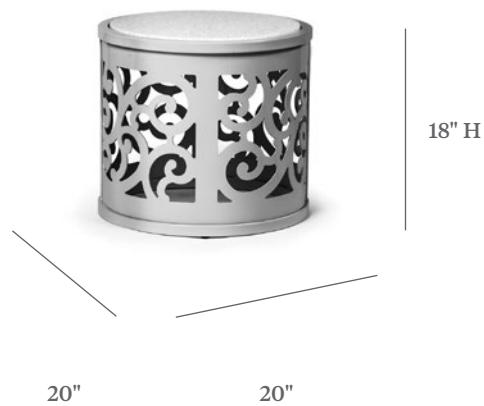

MORNINGSIDE

SIDE TABLE

ITEM CODE	EVA 1818
DIAMETER	20"
HEIGHT	18"

MATERIALS

Powder coated aluminum frame.
Table top.

FINISHES

Please visit our website www.pavilionfurniture.com

TABLE TOP OPTIONS