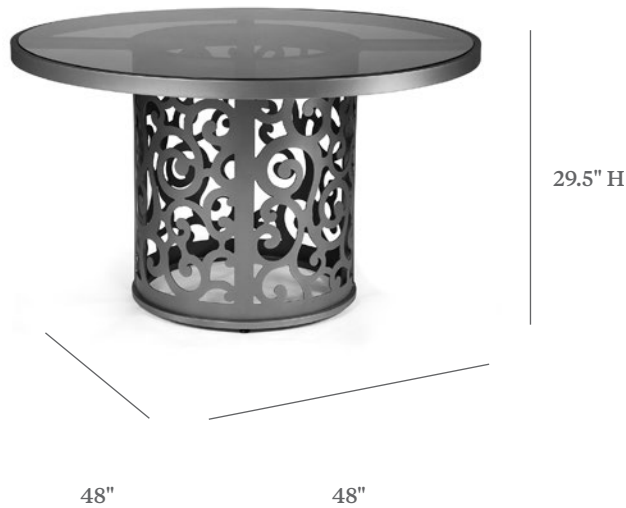

MORNINGSIDE

DINING TABLE

ITEM CODE	EVA 1000-48
DIAMETER	48"
HEIGHT	29.5"

MATERIALS

Powder coated aluminum frame.
Table top.

FINISHES

Please visit our website www.pavilionfurniture.com

TABLE TOP OPTIONS