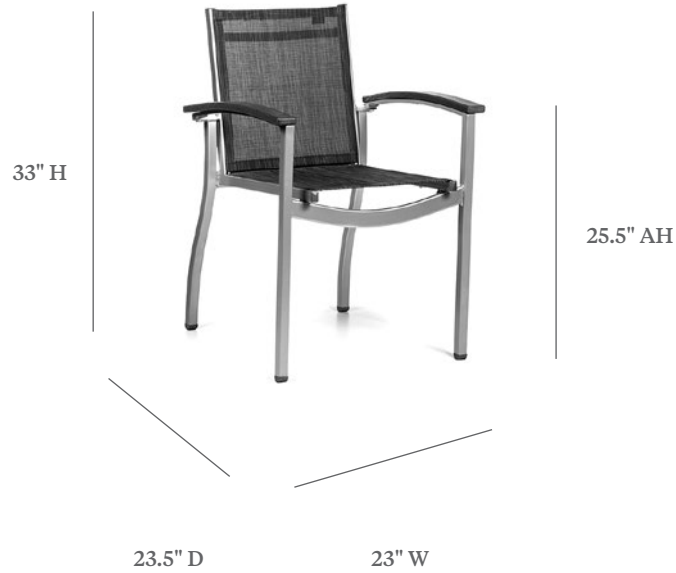

MIDTOWN

STACKING DINING ARM CHAIR

ITEM CODE	MI 7130 Regular Sling MI 8130 Comfort Cushion Sling
WIDE	23"
DEEP	23.5"
HEIGHT	33"
SEAT HEIGHT	18"
ARM HEIGHT	25.5"

MATERIALS
Powder coated aluminum frame.
Sling fabric seat & back.