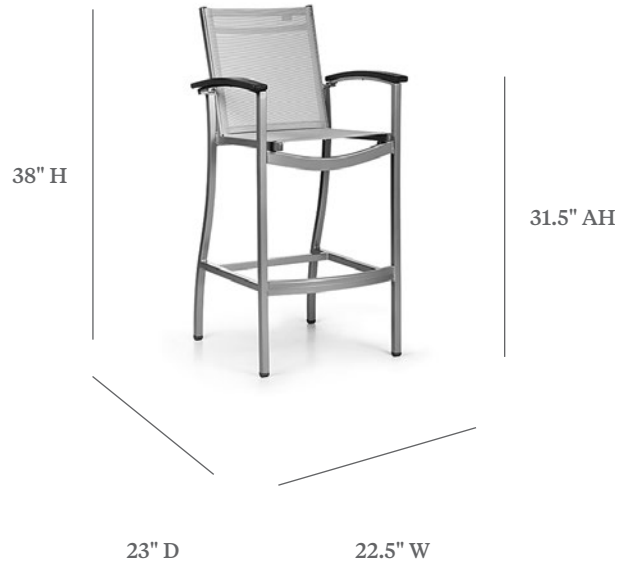

MIDTOWN

COUNTER STOOL WITH ARMS

ITEM CODE	MI 7045-24 Regular Sling MI 8045-24 Comfort Cushion Sling
WIDE	22.5"
DEEP	23"
HEIGHT	38"
SEAT HEIGHT	24"
ARM HEIGHT	31.5"

MATERIALS
Powder coated aluminum frame.
Sling fabric seat & back.