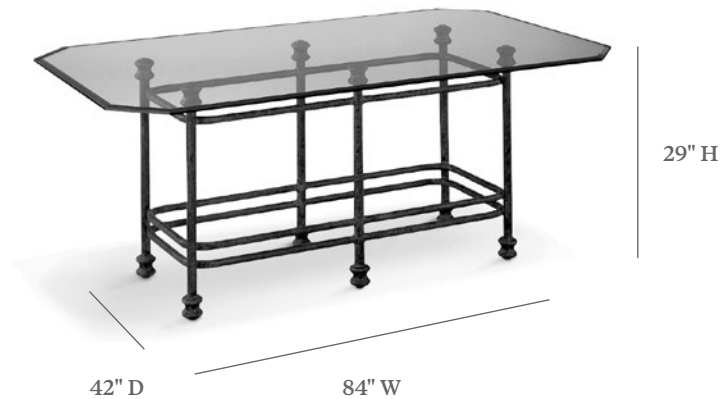

## DINING TABLE

ITEM CODE	GR 3100-4284
WIDE	84"
DEEP	42"
HEIGHT	29"

### MATERIALS

Powder coated aluminum frame.  
Table top.