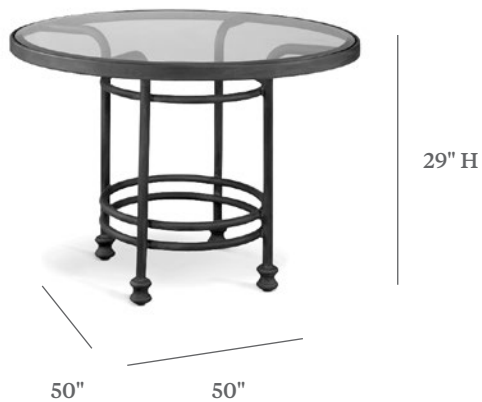

MERRICK

DINING TABLE

ITEM CODE	GR 3050
DIAMETER	50"
HEIGHT	29"

MATERIALS

Powder coated aluminum frame.
Table top.

FINISHES

Please visit our website www.pavilionfurniture.com

TABLE TOP OPTIONS