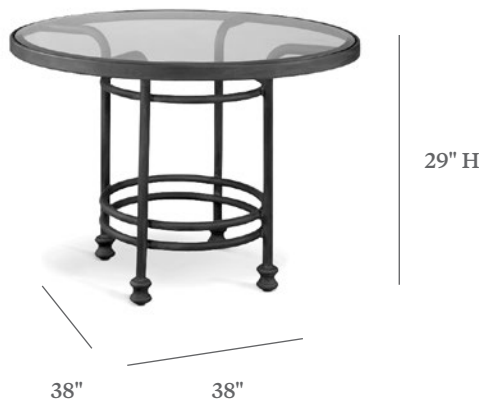

MERRICK

DINING TABLE

ITEM CODE	GR 3038
DIAMETER	38"
HEIGHT	29"

MATERIALS

Powder coated aluminum frame.
Table top.

FINISHES

Please visit our website www.pavilionfurniture.com

TABLE TOP OPTIONS