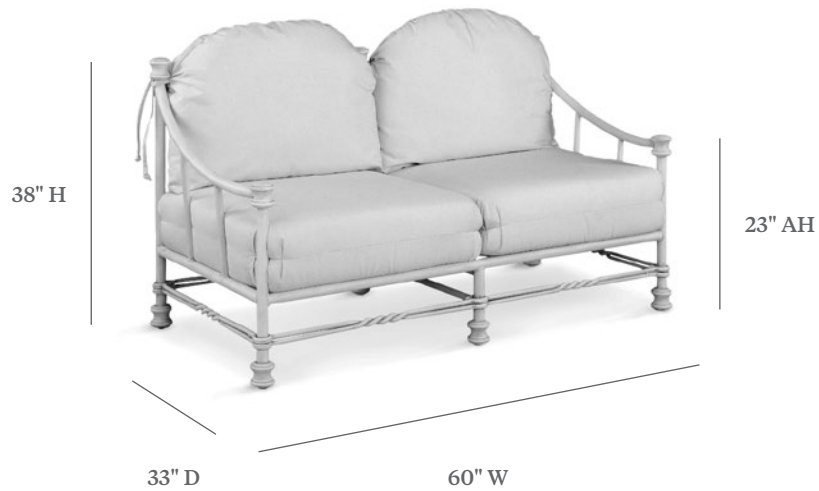

MERRICK

LOVESEAT

ITEM CODE	GR 2120L Reversible Cushions
WIDE	60"
DEEP	33"
HEIGHT	33"
SEAT HEIGHT	18"
ARM HEIGHT	23"

MATERIALS

Powder coated aluminum frame.
Cushion seat & back.

FINISHES & SLING COLOR

Please visit our website www.pavilionfurniture.com