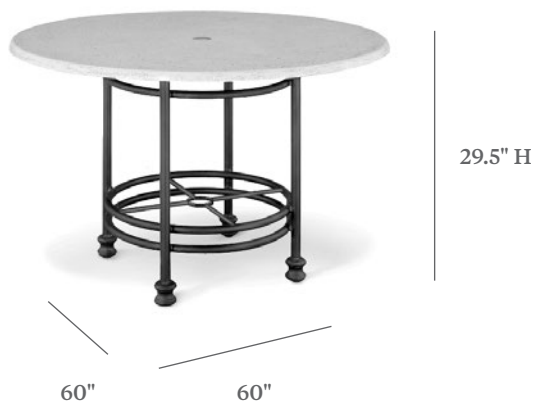

## UMBRELLA TABLE

ITEM CODE	GR 2000-60U
DIAMETER	60"
HEIGHT	29.5"

### MATERIALS

Powder coated aluminum frame.  
Table top.