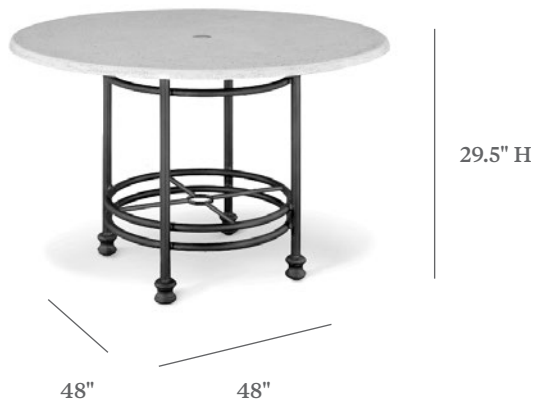

MERRICK

UMBRELLA TABLE

ITEM CODE	GR 2000-48U
DIAMETER	48"
HEIGHT	29.5"

MATERIALS

Powder coated aluminum frame.
Table top.

FINISHES

Please visit our website www.pavilionfurniture.com

TABLE TOP OPTIONS