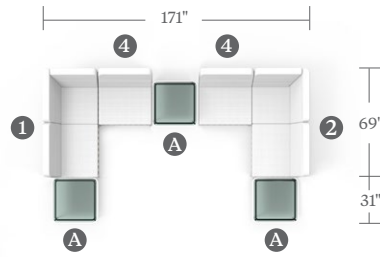

MARINA

DOUBLE CENTER SECTION

ITEM CODE	MN 2170L with FlexStrap seat, aluminum back and Removable Cushions
WIDE	70"
DEEP	35"
HEIGHT	34"
SEAT HEIGHT	18"

MATERIALS

Powder coated aluminum frame.
FlexStrap seat & aluminum back.

DESCRIPTION

A)

- 1 MN 2140LL Left Arm Section
- 2 MN 2150LR Right Arm Section
- 4 MN 2160L Center Section (2)

TABLES

- A MN 3131-14 Coffee Table (3)

B)

- 1 MN 2140LL Left Arm Section (2)
- 2 MN 2150LR Right Arm Section
- 4 MN 2160L Center Section

TABLE

- C MN 3568-14 Coffee Table

C)

- 1 MN 2140LL Left Arm Section
- 2 MN 2150LR Right Arm Section
- 3 MN 2170L Double Center Section
- 4 MN 2160L Center Section (2)

TABLES

- A MN 3131-14 Coffee Table (2)
- B MN 3838-14 Coffee Table