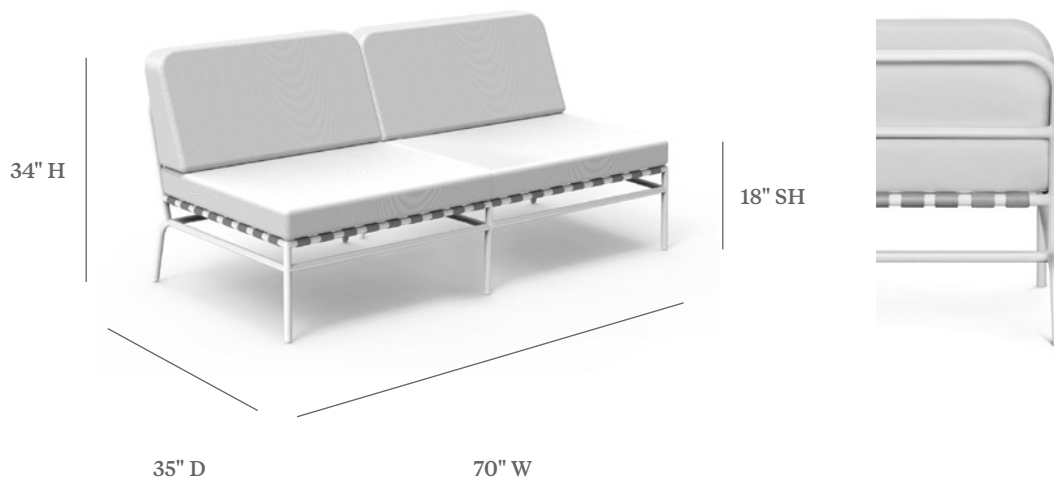

MARINA

DOUBLE CENTER SECTION

ITEM CODE	MN 2170L with FlexStrap seat, aluminum back and Removable Cushions
WIDE	70"
DEEP	35"
HEIGHT	34"
SEAT HEIGHT	18"

MATERIALS

Powder coated aluminum frame.
FlexStrap seat & aluminum back.

FlexStrap

Pavilion's FlexStrap is engineered for durability and comfort, and designed with a rich woven effect made with reinforced Sunbrella® yarns elevating the overall appearance and performance of interwoven strap seating surfaces for indoor/outdoor furniture. The two-inch width strap is interwoven by hand and secured over a powder-coated aluminum framework creating a unique seating surface, while providing good stretch and recovery for comfort returning to a taut resistance when not in use.