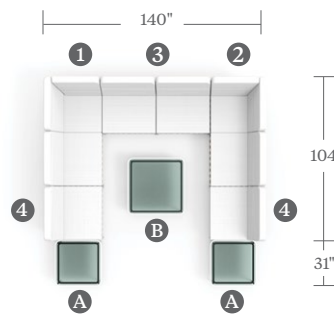

MARINA

DOUBLE CENTER SECTION

ITEM CODE	MN 2170L with FlexStrap seat, aluminum back and Removable Cushions
WIDE	70"
DEEP	35"
HEIGHT	34"
SEAT HEIGHT	18"

MATERIALS

Powder coated aluminum frame.
FlexStrap seat & aluminum back.

DESCRIPTION

A)

- 1 MN 2140LL Left Arm Section
- 2 MN 2150LR Right Arm Section
- 4 MN 2160L Center Section (2)

TABLES

- A MN 3131-14 Coffee Table (3)

B)

- 1 MN 2140LL Left Arm Section (2)
- 2 MN 2150LR Right Arm Section
- 4 MN 2160L Center Section

TABLE

- C MN 3568-14 Coffee Table

C)

- 1 MN 2140LL Left Arm Section
- 2 MN 2150LR Right Arm Section
- 3 MN 2170L Double Center Section
- 4 MN 2160L Center Section (2)

TABLES

- A MN 3131-14 Coffee Table (2)
- B MN 3838-14 Coffee Table