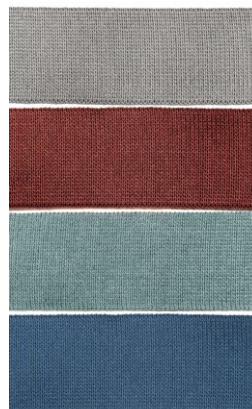

WARRANTY
See our website www.pavilionfurniture.com

MAINTENANCE
See our website www.pavilionfurniture.com

MARINA OPTIONS

COLOR NAME

FlexStrap

Pavilion's FlexStrap is engineered for durability and comfort, and designed with a rich woven effect made with reinforced Sunbrella® yarns elevating the overall appearance and performance of interwoven strap seating surfaces for indoor/outdoor furniture.

The two-inch width strap is interwoven by hand and secured over a powder-coated aluminum framework creating a unique seating surface, while providing good stretch and recovery for comfort returning to a taut resistance when not in use.

- ① CADET
- ② HENNA
- ③ SPA
- ④ SAPPHIRE

Yacht Cord

Pavilion's Yacht Cord is a weather-resistant braided cord added for visual interest with a soft hand and comfortable surface to rest the arm. Made of Sunbrella® performance yarns in a 5mm diameter Birdseye pattern, Yacht Cord is available in complementary colors to FlexStrap, and is one of two creative and clever cap rail accents designed to be in keeping with the Miami-made theme of outdoor living and lifestyles.