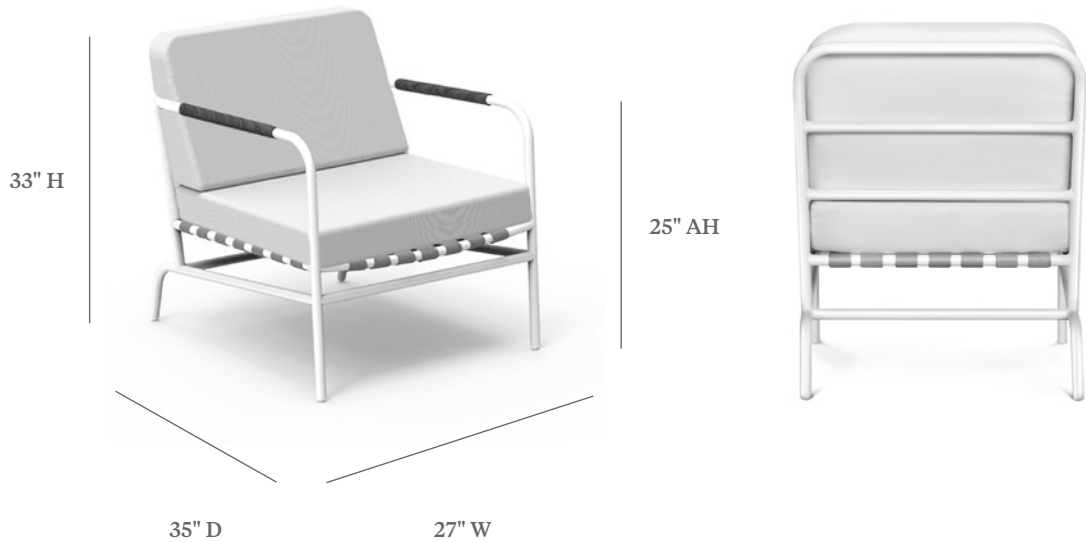

MARINA

LOUNGE CHAIR WITH FLEXSTRAP SEAT AND ALUMINUM BACK

| | |
|-------------|--|
| ITEM CODE | MN2 2100LY with Yacht Cord on Armrest and Removable Cushions MN2 2100LD with Deckor Cap Rails on Armrest and Removable Cushions |
| WIDE | 27" |
| DEEP | 35" |
| HEIGHT | 33" |
| SEAT HEIGHT | 18" |
| ARM HEIGHT | 25" |

MATERIALS
Powder coated aluminum frame.
FlexStrap seat & aluminum back with Yacht Cord or Deckor Cap Rails Armrest.

FINISHES
Please visit our website www.pavilionfurniture.com

ACCESSORIES
CV-MN 2100 Protective Cover

The two-inch width strap is interwoven by hand and secured over a powder-coated aluminum framework creating a unique seating surface, while providing good stretch and recovery for comfort returning to a taut resistance when not in use.

- ① CADET
- ② HENNA
- ③ SPA
- ④ SAPPHIRE

Yacht Cord

Pavilion's Yacht Cord is a weather-resistant braided cord added for visual interest with a soft hand and comfortable surface to rest the arm. Made of Sunbrella® performance yarns in a 5mm diameter Birdseye pattern, Yacht Cord is available in complementary colors to FlexStrap, and is one of two creative and clever cap rail accents designed to be in keeping with the Miami-made theme of outdoor living and lifestyles.