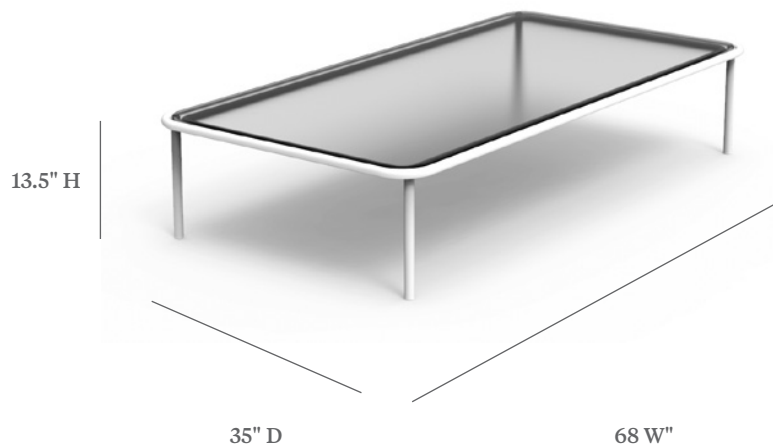

MARINA

COFFEE TABLE

ITEM CODE	MN 3568-14
WIDE	68"
DEEP	35"
HEIGHT	13.5"

MATERIALS

Powder coated aluminum frame.
Table top.

FINISHES

Please visit our website www.pavilionfurniture.com

TABLE TOP OPTIONS