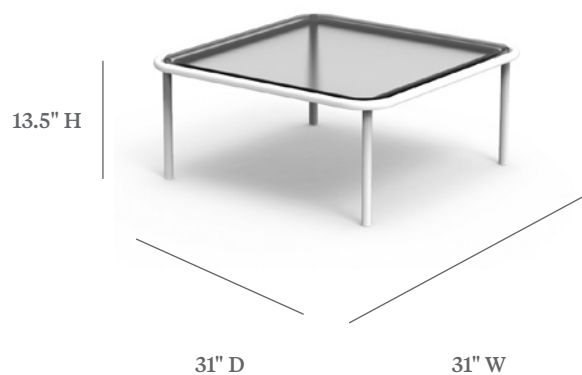

MARINA

COFFEE TABLE

ITEM CODE	MN 3131-14
WIDE	31"
DEEP	31"
HEIGHT	13.5"

MATERIALS

Powder coated aluminum frame.
Table top.

FINISHES

Please visit our website www.pavilionfurniture.com

TABLE TOP OPTIONS