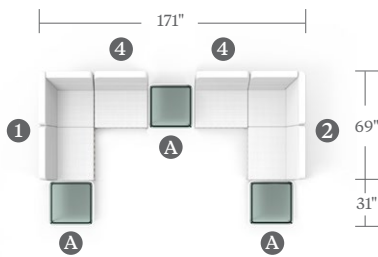

MARINA

CENTER SECTION

ITEM CODE	MN 2160L with FlexStrap seat, aluminum back and Removable Cushions
WIDE	35"
DEEP	35"
HEIGHT	34"
SEAT HEIGHT	18"

MATERIALS

Powder coated aluminum frame.
FlexStrap seat & aluminum back.

SECTIONAL CONFIGURATIONS

DESCRIPTION

A)

- 1 MN 2140LL Left Arm Section
- 2 MN 2150LR Right Arm Section
- 4 MN 2160L Center Section (2)

TABLES

- A MN 3131-14 Coffee Table (3)

B)

- 1 MN 2140LL Left Arm Section (2)
- 2 MN 2150LR Right Arm Section
- 4 MN 2160L Center Section

TABLE

- C MN 3568-14 Coffee Table

C)

- 1 MN 2140LL Left Arm Section
- 2 MN 2150LR Right Arm Section
- 3 MN 2170L Double Center Section
- 4 MN 2160L Center Section (2)

TABLES

- A MN 3131-14 Coffee Table (2)
- B MN 3838-14 Coffee Table