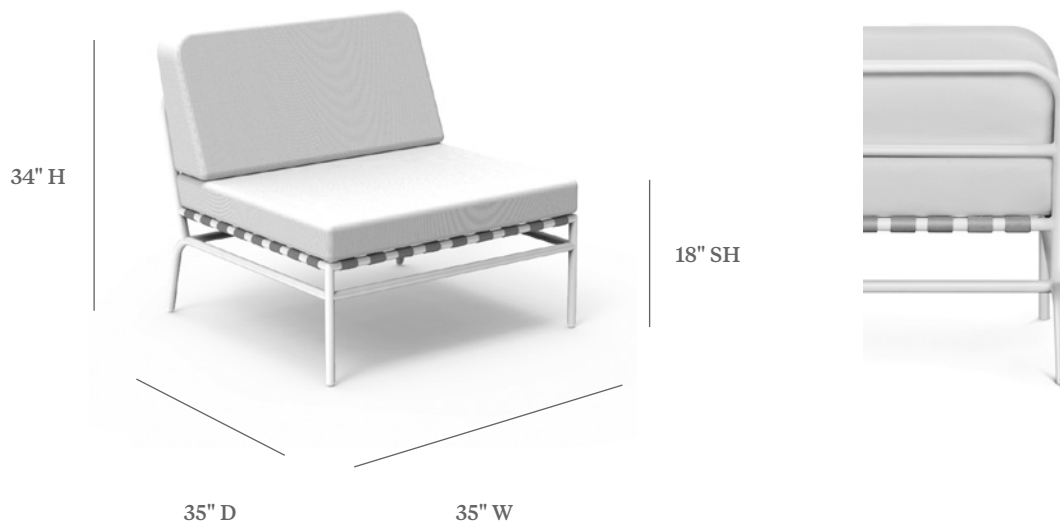

MARINA

CENTER SECTION

ITEM CODE	MN 2160L with FlexStrap seat, aluminum back and Removable Cushions
WIDE	35"
DEEP	35"
HEIGHT	34"
SEAT HEIGHT	18"

MATERIALS

Powder coated aluminum frame.
FlexStrap seat & aluminum back.

FlexStrap

Pavilion's FlexStrap is engineered for durability and comfort, and designed with a rich woven effect made with reinforced Sunbrella® yarns elevating the overall appearance and performance of interwoven strap seating surfaces for indoor/outdoor furniture. The two-inch width strap is interwoven by hand and secured over a powder-coated aluminum framework creating a unique seating surface, while providing good stretch and recovery for comfort returning to a taut resistance when not in use.