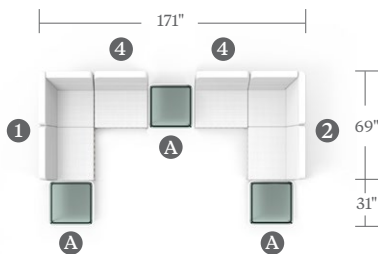

MARINA

RIGHT ARM SECTION

ITEM CODE	MN 2150LR with FlexStrap seat, aluminum back and Removable Cushions
WIDE	69"
DEEP	35"
HEIGHT	34"
SEAT HEIGHT	18"
ARM HEIGHT	34"

MATERIALS

Powder coated aluminum frame.
FlexStrap seat & aluminum back.

SECTIONAL CONFIGURATIONS

DESCRIPTION

A)

- 1 MN 2140LL Left Arm Section
- 2 MN 2150LR Right Arm Section
- 4 MN 2160L Center Section (2)

TABLES

- A MN 3131-14 Coffee Table (3)

B)

- 1 MN 2140LL Left Arm Section (2)
- 2 MN 2150LR Right Arm Section
- 4 MN 2160L Center Section

TABLE

- C MN 3568-14 Coffee Table

C)

- 1 MN 2140LL Left Arm Section
- 2 MN 2150LR Right Arm Section
- 3 MN 2170L Double Center Section
- 4 MN 2160L Center Section (2)

TABLES

- A MN 3131-14 Coffee Table (2)
- B MN 3838-14 Coffee Table