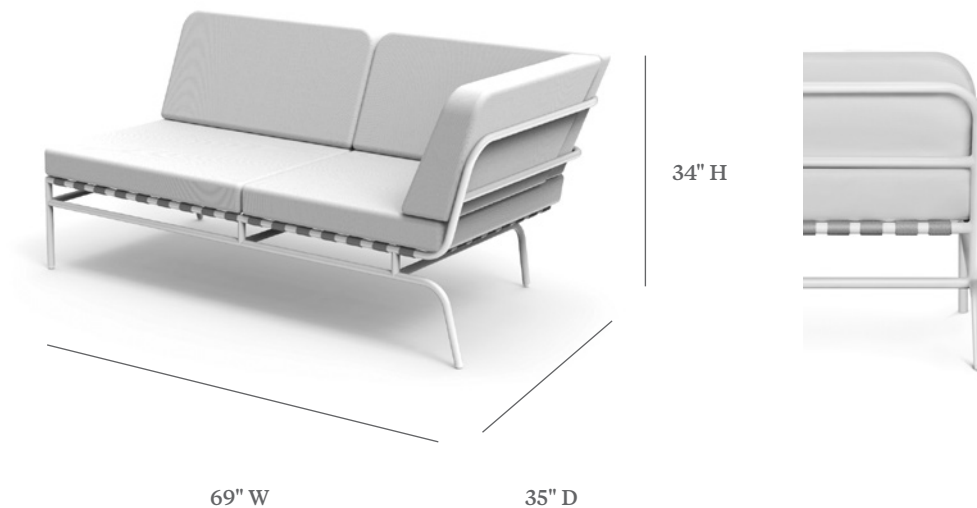

MARINA

LEFT ARM SECTION

ITEM CODE	MN 2140LL with FlexStrap seat, aluminum back and Removable Cushions
WIDE	69"
DEEP	35"
HEIGHT	34"
SEAT HEIGHT	18"
ARM HEIGHT	34"

MATERIALS

Powder coated aluminum frame.
FlexStrap seat & aluminum back.

FlexStrap

Pavilion's FlexStrap is engineered for durability and comfort, and designed with a rich woven effect made with reinforced Sunbrella® yarns elevating the overall appearance and performance of interwoven strap seating surfaces for indoor/outdoor furniture. The two-inch width strap is interwoven by hand and secured over a powder-coated aluminum framework creating a unique seating surface, while providing good stretch and recovery for comfort returning to a taut resistance when not in use.