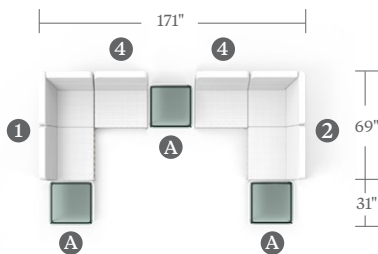

MARINA

LEFT ARM SECTION

ITEM CODE	MN 2140LL with FlexStrap seat, aluminum back and Removable Cushions
WIDE	69"
DEEP	35"
HEIGHT	34"
SEAT HEIGHT	18"
ARM HEIGHT	34"

MATERIALS

Powder coated aluminum frame.
FlexStrap seat & aluminum back.

DESCRIPTION

A)

- 1 MN 2140LL Left Arm Section
- 2 MN 2150LR Right Arm Section
- 4 MN 2160L Center Section (2)

TABLES

- A MN 3131-14 Coffee Table (3)

B)

- 1 MN 2140LL Left Arm Section (2)
- 2 MN 2150LR Right Arm Section
- 4 MN 2160L Center Section

TABLE

- C MN 3568-14 Coffee Table

C)

- 1 MN 2140LL Left Arm Section
- 2 MN 2150LR Right Arm Section
- 3 MN 2170L Double Center Section
- 4 MN 2160L Center Section (2)

TABLES

- A MN 3131-14 Coffee Table (2)
- B MN 3838-14 Coffee Table