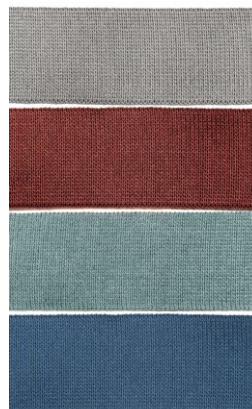

WIDE 27"
DEEP 35"
HEIGHT 33"
SEAT HEIGHT 18"
ARM HEIGHT 25"

MATERIALS
Powder coated aluminum frame.
FlexStrap seat & back with Yacht Cord or Deckor Cap Rails Armrest.

FINISHES
Please visit our website www.pavilionfurniture.com

COLOR NAME

FlexStrap

Pavilion's FlexStrap is engineered for durability and comfort, and designed with a rich woven effect made with reinforced Sunbrella® yarns elevating the overall appearance and performance of interwoven strap seating surfaces for indoor/outdoor furniture.

The two-inch width strap is interwoven by hand and secured over a powder-coated aluminum framework creating a unique seating surface, while providing good stretch and recovery for comfort returning to a taut resistance when not in use.

- ① CADET
- ② HENNA
- ③ SPA
- ④ SAPPHIRE

Yacht Cord

Pavilion's Yacht Cord is a weather-resistant braided cord added for visual interest with a soft hand and comfortable surface to rest the arm. Made of Sunbrella® performance yarns in a 5mm diameter Birdseye pattern, Yacht Cord is available in complementary colors to FlexStrap, and is one of two creative and clever cap rail accents designed to be in keeping with the Miami-made theme of outdoor living and lifestyles.