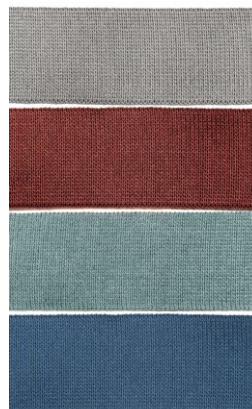

PAVILION

305 823 3480
pavilionfurniture.com

MARINA OPTIONS

COLOR NAME

FlexStrap

Pavilion's FlexStrap is engineered for durability and comfort, and designed with a rich woven effect made with reinforced Sunbrella® yarns elevating the overall appearance and performance of interwoven strap seating surfaces for indoor/outdoor furniture.

The two-inch width strap is interwoven by hand and secured over a powder-coated aluminum framework creating a unique seating surface, while providing good stretch and recovery for comfort returning to a taut resistance when not in use.

- ① CADET
- ② HENNA
- ③ SPA
- ④ SAPPHIRE

Yacht Cord

Pavilion's Yacht Cord is a weather-resistant braided cord added for visual interest with a soft hand and comfortable surface to rest the arm. Made of Sunbrella® performance yarns in a 5mm diameter Birdseye pattern, Yacht Cord is available in complementary colors to FlexStrap, and is one of two creative and clever cap rail accents designed to be in keeping with the Miami-made theme of outdoor living and lifestyles.