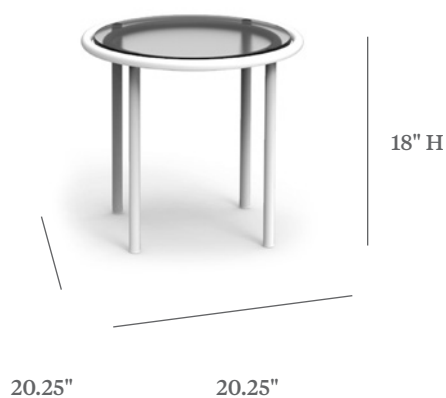

MARINA

SIDE TABLE

ITEM CODE	MN 1820-18
DIAMETER	20.25"
HEIGHT	18"

MATERIALS
Powder coated aluminum frame.
Table top.

FINISHES
Please visit our website www.pavilionfurniture.com

TABLE TOP OPTIONS
Glass / Corian