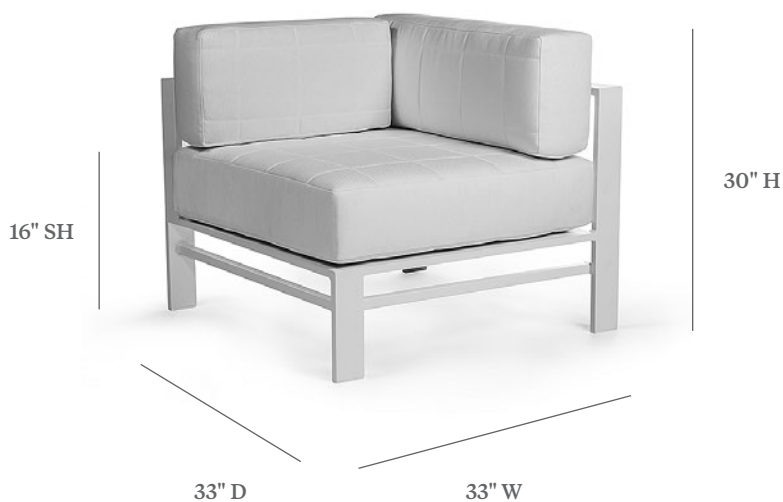

KENDALL

CORNER SECTION

ITEM CODE	SAM 2170L Removable Cushions SAM 2170LBT Quilted Cushions
WIDE	33"
DEEP	33"
HEIGHT	30"
SEAT HEIGHT	16"

MATERIALS
Powder coated aluminum frame.
Cushions seat & back.

FINISHES & SLING COLOR
Please visit our website www.pavilionfurniture.com