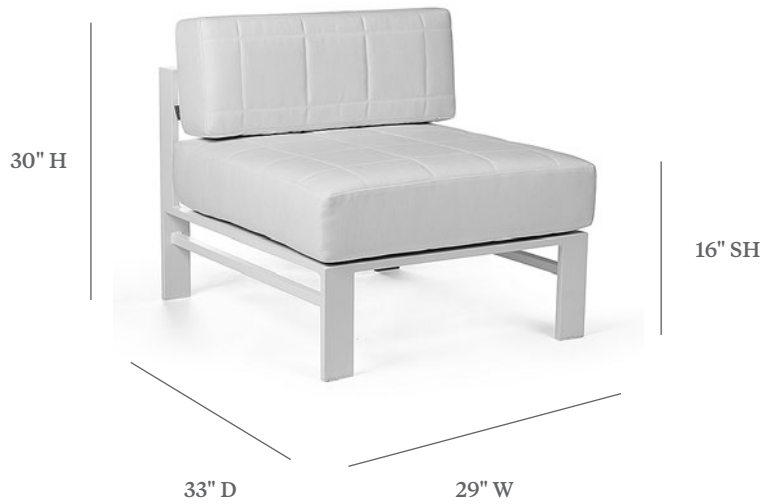

KENDALL

CENTER SECTION

ITEM CODE	SAM 2160L Removable Cushions SAM 2160LBT Quilted Cushions
WIDE	29"
DEEP	33"
HEIGHT	30"
SEAT HEIGHT	16"

MATERIALS
Powder coated aluminum frame.
Cushions seat & back.

FINISHES & SLING COLOR
Please visit our website www.pavilionfurniture.com