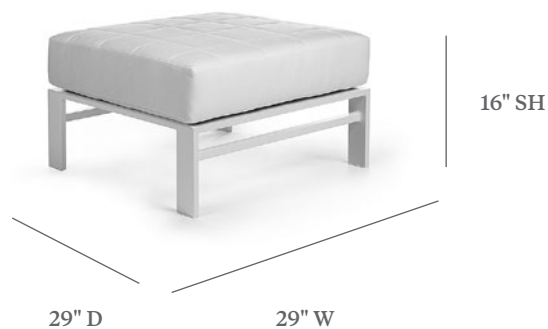

KENDALL

OTTOMAN

| | |
|-------------|---|
| ITEM CODE | SAM 2110L Removable Cushion SAM 2110LBT Quilted Cushions |
| WIDE | 29" |
| DEEP | 29" |
| SEAT HEIGHT | 16" |

MATERIALS
Powder coated aluminum frame.
Cushion seat.