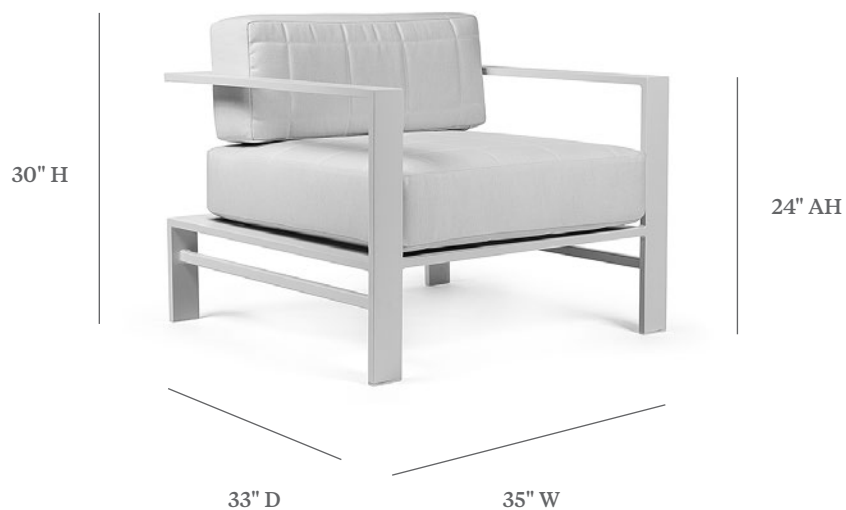

KENDALL

LOUNGE CHAIR

ITEM CODE	SAM 2100L Removable Cushions SAM 2100LBT Quilted Cushions
WIDE	35"
DEEP	33"
HEIGHT	30"
SEAT HEIGHT	16"
ARM HEIGHT	24"

MATERIALS
Powder coated aluminum frame.
Cushions seat & back.