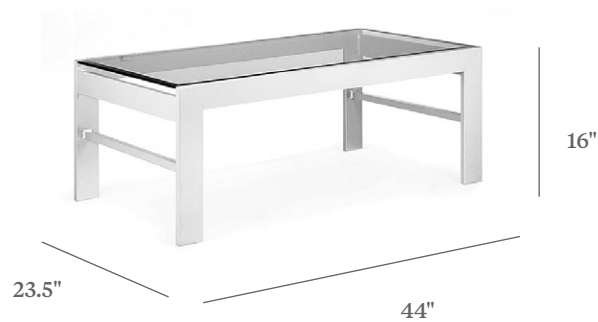

KENDALL

COFFEE TABLE

| | |
|-----------|----------|
| ITEM CODE | SAM 2446 |
| WIDE | 44" |
| DEEP | 23.5" |
| HEIGHT | 16" |

MATERIALS

Powder coated aluminum frame.
Table top.

FINISHES

Please visit our website www.pavilionfurniture.com