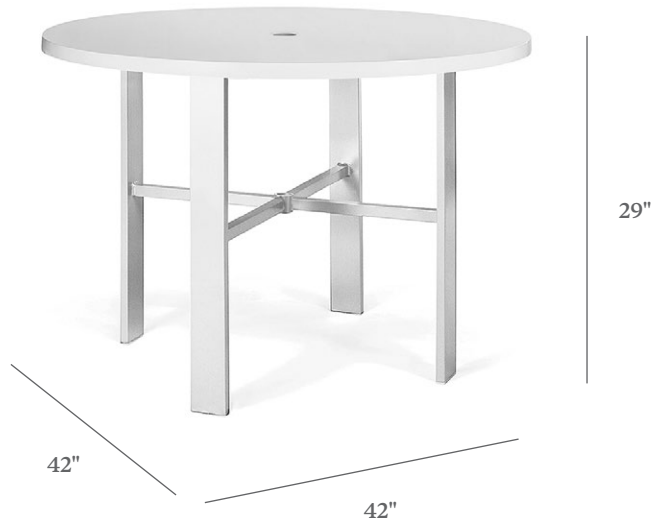

KENDALL

UMBRELLA TABLE

ITEM CODE	SAM 2000-42
DIAMETER	42"
HEIGHT	29"

Available Sizes

SAM 2000-54	54" Dia.
-------------	----------

MATERIALS

Powder coated aluminum frame.
Table top.

FINISHES