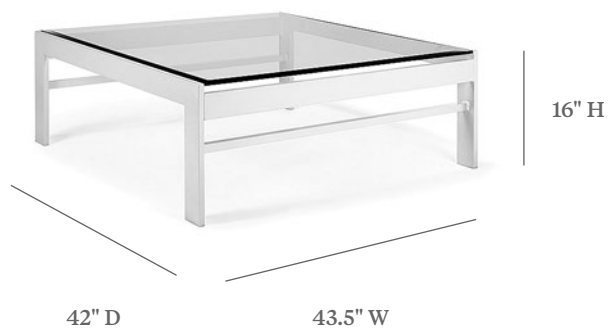

KENDALL

COFFEE TABLE

ITEM CODE	SAM 4444
WIDE	43.5"
DEEP	42"
HEIGHT	16"

MATERIALS

Powder coated aluminum frame.
Table top.

FINISHES

Please visit our website www.pavilionfurniture.com

TABLE TOP OPTIONS