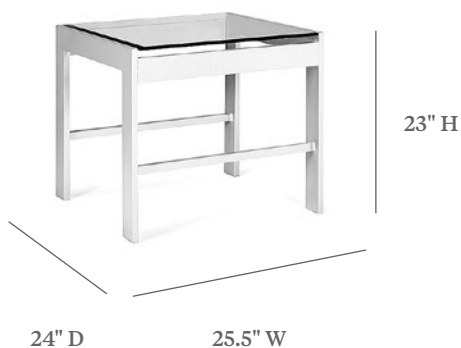

KENDALL

SIDE TABLE

| | |
|-----------|----------|
| ITEM CODE | SAM 2727 |
| WIDE | 25.5" |
| DEEP | 24" |
| HEIGHT | 23" |

MATERIALS

Powder coated aluminum frame.
Table top.

FINISHES

Please visit our website www.pavilionfurniture.com