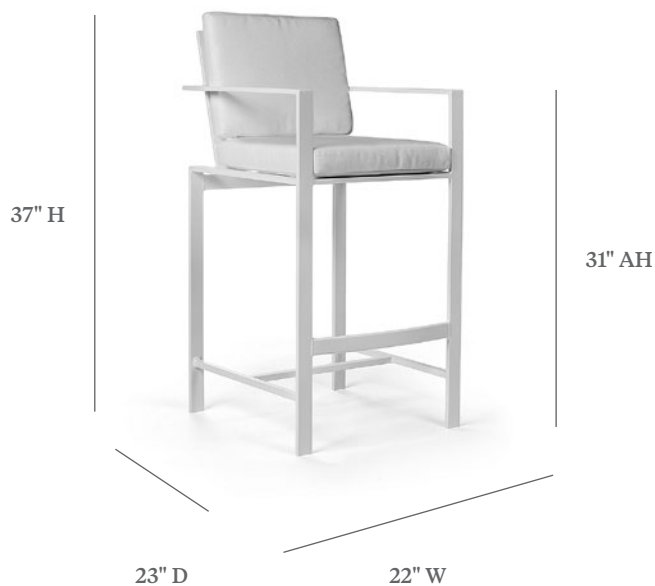

KENDALL

COUNTER STOOL WITH ARMS

ITEM CODE	SAM 2045-24L Removable Cushions
WIDE	22"
DEEP	23"
HEIGHT	37"
SEAT HEIGHT	24"
ARM HEIGHT	31"

MATERIALS

Powder coated aluminum frame.
Cushions seat & back.

FINISHES & SLING COLOR