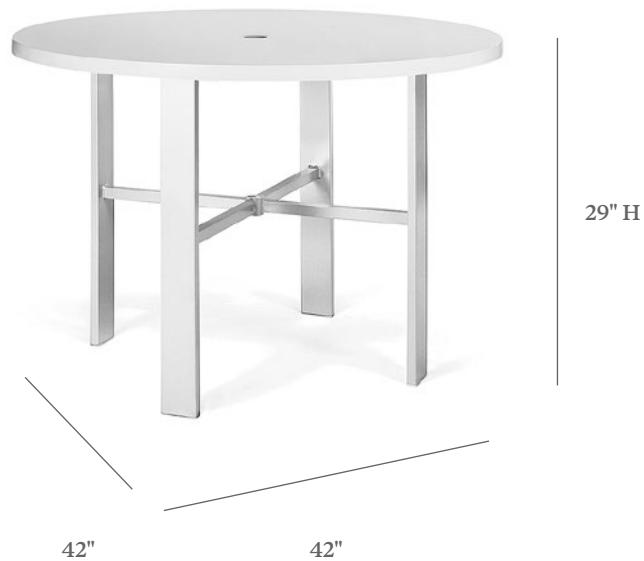

KENDALL

UMBRELLA TABLE

ITEM CODE	SAM 2000-42
DIAMETER	42"
HEIGHT	29"

MATERIALS

Powder coated aluminum frame.
Table top.

FINISHES

Please visit our website www.pavilionfurniture.com

TABLE TOP OPTIONS