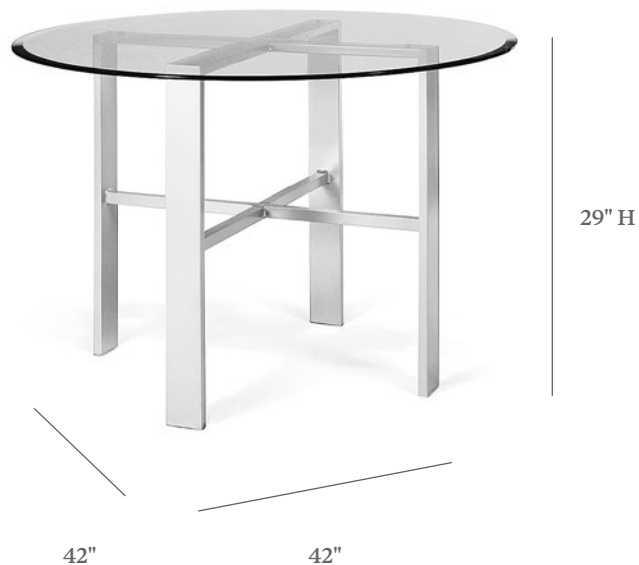

KENDALL

DINING TABLE

ITEM CODE	SAM 1000-42
DIAMETER	42"
HEIGHT	29"

MATERIALS

Powder coated aluminum frame.
Table top.

FINISHES

Please visit our website www.pavilionfurniture.com

TABLE TOP OPTIONS