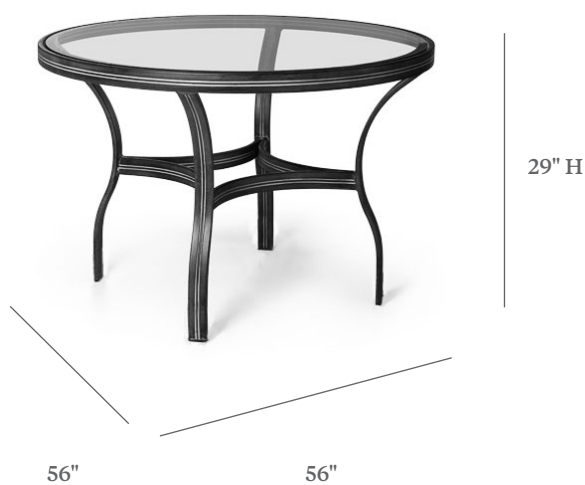

GROVE

DINING TABLE

ITEM CODE	EOS 3056
DIAMETER	56"
HIGHT	29"

MATERIALS

Powder coated aluminum frame.
Table top.

FINISHES

Please visit our website www.pavilionfurniture.com

TABLE TOP OPTIONS