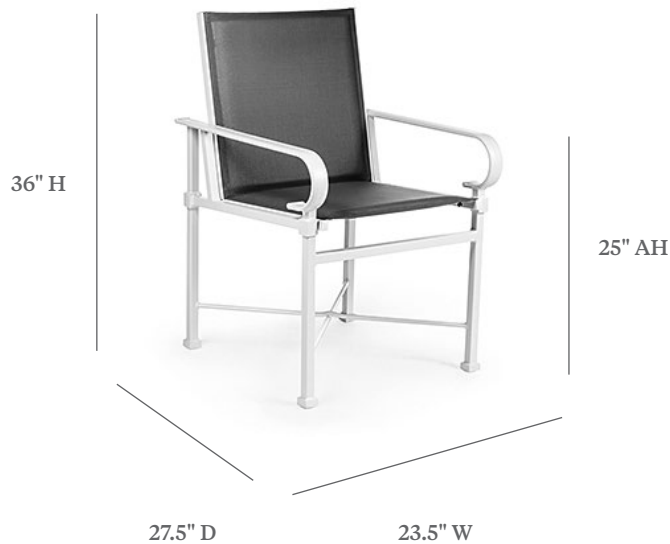

## DINING ARM CHAIR

ITEM CODE	EM 7030 Regular Sling EM 8030 Comfort Cushion Sling
WIDE	23.5"
DEEP	27.5"
HEIGHT	36"
SEAT HEIGHT	18.5"
ARM HEIGHT	25"

**MATERIALS**  
Powder coated aluminum frame.  
Sling fabric seat & back.