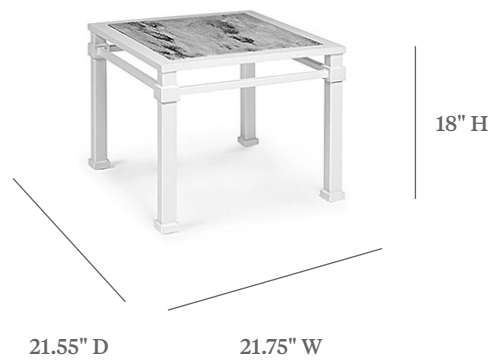

GABLES

SIDE TABLE

ITEM CODE	EM 2222
WIDE	21.75"
DEEP	21.55"
HEIGHT	18"

MATERIALS

Powder coated aluminum frame.
Table top.

FINISHES

Please visit our website www.pavilionfurniture.com

TABLE TOP OPTIONS