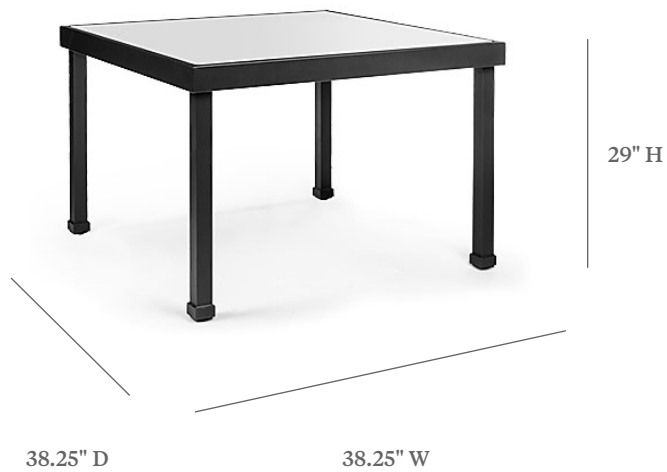

## DINING TABLE

ITEM CODE	EM 1000-3838
WIDE	38.25"
DEEP	38.25"
HEIGHT	29"

### MATERIALS

Powder coated aluminum frame.  
Table top.