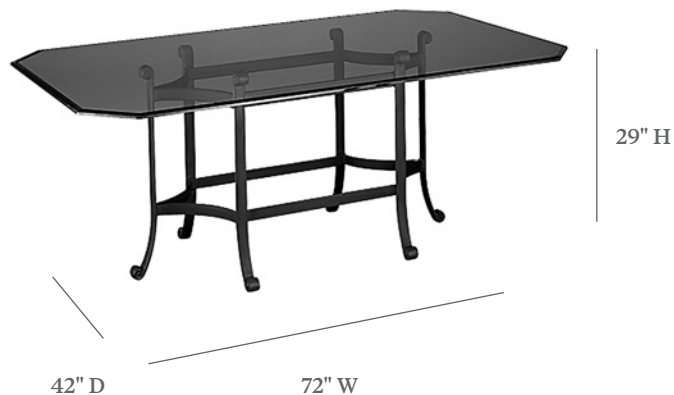

## DINING TABLE

ITEM CODE	PC 3100-4272
WIDE	72"
DEEP	42"
HEIGHT	29"

### MATERIALS

Powder coated aluminum frame.  
Table top.