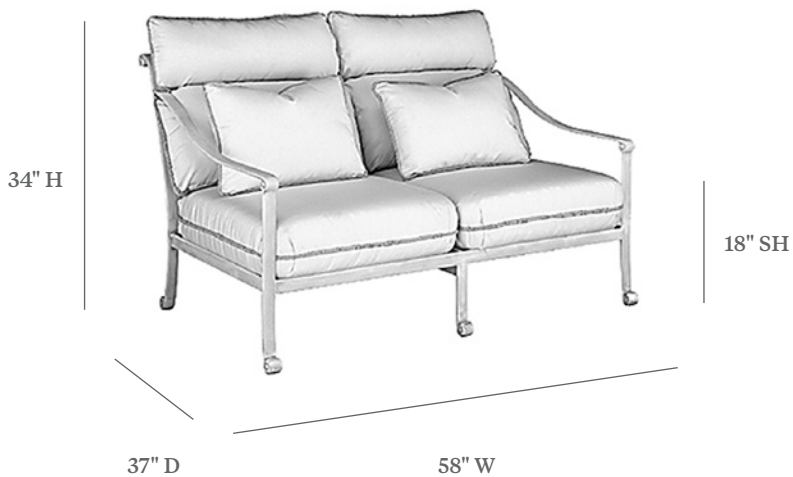

FAIRCHILD

LOVESEAT

ITEM CODE	PC 2120L Removable Cushions and Two Throw Pillows
WIDE	58"
DEEP	37"
HEIGHT	34"
SEAT HEIGHT	18"

MATERIALS
Powder coated aluminum frame.
Cushion seat & back.

FINISHES & SLING COLOR
Please visit our website www.pavilionfurniture.com